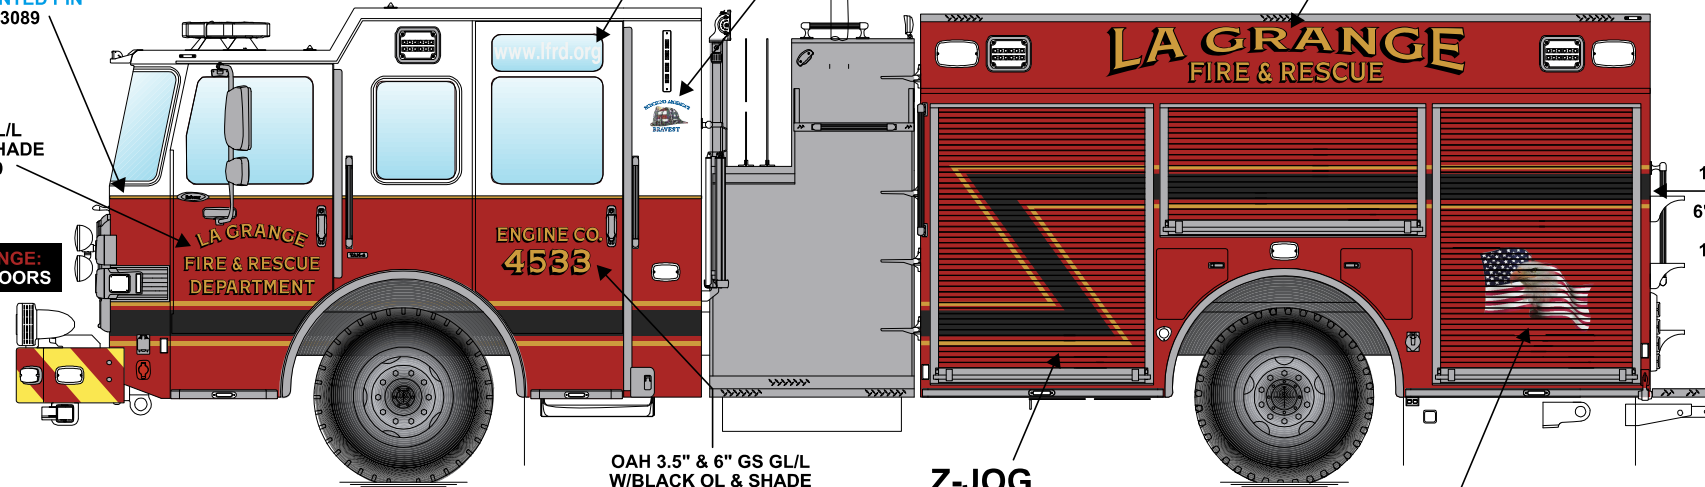

CAB PAINT BREAK
- FRONT & SIDES:
GS GL/S W/BLACK OL
IPO CHROME MOLDING
WHITE PAINTED PIN
REF 23089

ROOF #
OAH 18" BLACK
SCL/#
REF 23089

4533

OAH 5" WHITE SCL/L
WEBSITE
MATCH 23089

APPROX. 7"H x 10.5"W VINYL/
OLD AMERICAN FLAG HELMET
W/APPROX. 1" VINYL LETTERING
MATCH 23089

"LA GRANGE"- OAH 11.8" YELLOW
PRINTED EFFECT GL/L
W/BLACK OL & SHADE
STRAIGHT TOP, ARCHED BOTTOM
(OAH 6" @ CENTER)

"FIRE..."- OAH 5" YELLOW
PRINTED EFFECT GL/L
W/BLACK OL & SHADE
FONT: MATCH FRONT CAB DOORS

ENGINEERING CHANGE:
FULL HEIGHT CAB DOORS

OAH 3.5" GS GL/L
W/BLACK OL & SHADE
MATCH 23089

CAB & CREW CAB
DOOR INTERIOR
6" x 4" CHEVRON STRIPE
RED DG & FL YLW/GRN
DG (983-23)
APPLIED ON UNPAINTED
PLATES: 6"H x DOL

OAH 3.5" & 6" GS GL/L
W/BLACK OL & SHADE
REF 23089

Z-JOG
REF CUSTOMER
PHOTO

APPROX. 20"H x 27"W
VINYL WAVING AMERICAN
FLAG W/EAGLE HEAD
FLAG FLYING TO REAR
EACH SIDE OF TRUCK
MATCH 23089

1" GOLD SCL/S
1" VOID
6" BLACK SCL/S
1" VOID
1" GOLD SCL/S
OAH 10"