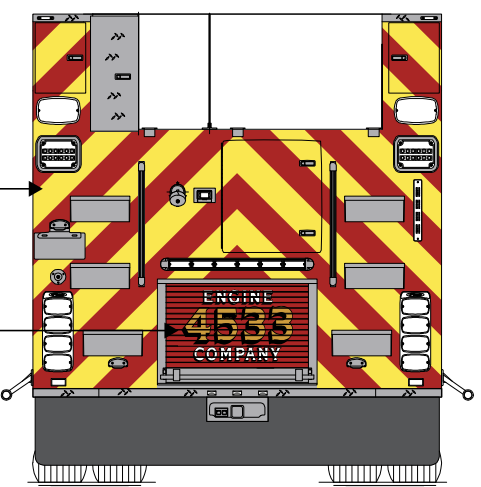

"LA GRANGE"- OAH 11.8" YELLOW
PRINTED EFFECT GL/L
W/BLACK OL & SHADE
STRAIGHT TOP, ARCHED BOTTOM
(OAH 6" @ CENTER)

"FIRE..."- OAH 5" YELLOW
PRINTED EFFECT GL/L
W/BLACK OL & SHADE
FONT: MATCH FRONT CAB DOORS

ENGINEERING CHANGE:
FULL HEIGHT CAB DOORS

OAH 3.5" GS GL/L
W/BLACK OL & SHADE
MATCH 23089

CAB & CREW CAB
DOOR INTERIOR
6" x 4" CHEVRON STRIPE
RED DG & FL YLW/GRN
DG (983-23)
APPLIED ON UNPAINTED
PLATES: 6"H x DOL

OAH 3.5" & 6" GS GL/L
W/BLACK OL & SHADE
REF 23089

Z-JOG
REF CUSTOMER
PHOTO

APPROX. 20"H x 27"W
VINYL WAVING AMERICAN
FLAG W/EAGLE HEAD
FLAG FLYING TO REAR
EACH SIDE OF TRUCK
MATCH 23089

1" GOLD SCL/S
1" VOID
6" BLACK SCL/S
1" VOID
1" GOLD SCL/S
OAH 10"

CHEVRON
6" RED DG &
6" FL YLW/GRN
DG (983-23)

OAH 3.5" WHITE SCL/L
W/BLACK OL & SHADE
"ENGINE" & "COMPANY"
OAH 9" GOLD SCL/#
W/BLACK OL & SHADE
"4533"
REF 23089

THIS IS FOR GRAPHICS REFERENCE ONLY
(THIS IS NOT AN EXACT REPRESENTATION OF THE FINAL PRODUCT)
THIS LP IS TO SHOW APPROXIMATE SIZE & LOCATION OF GRAPHICS ITEMS